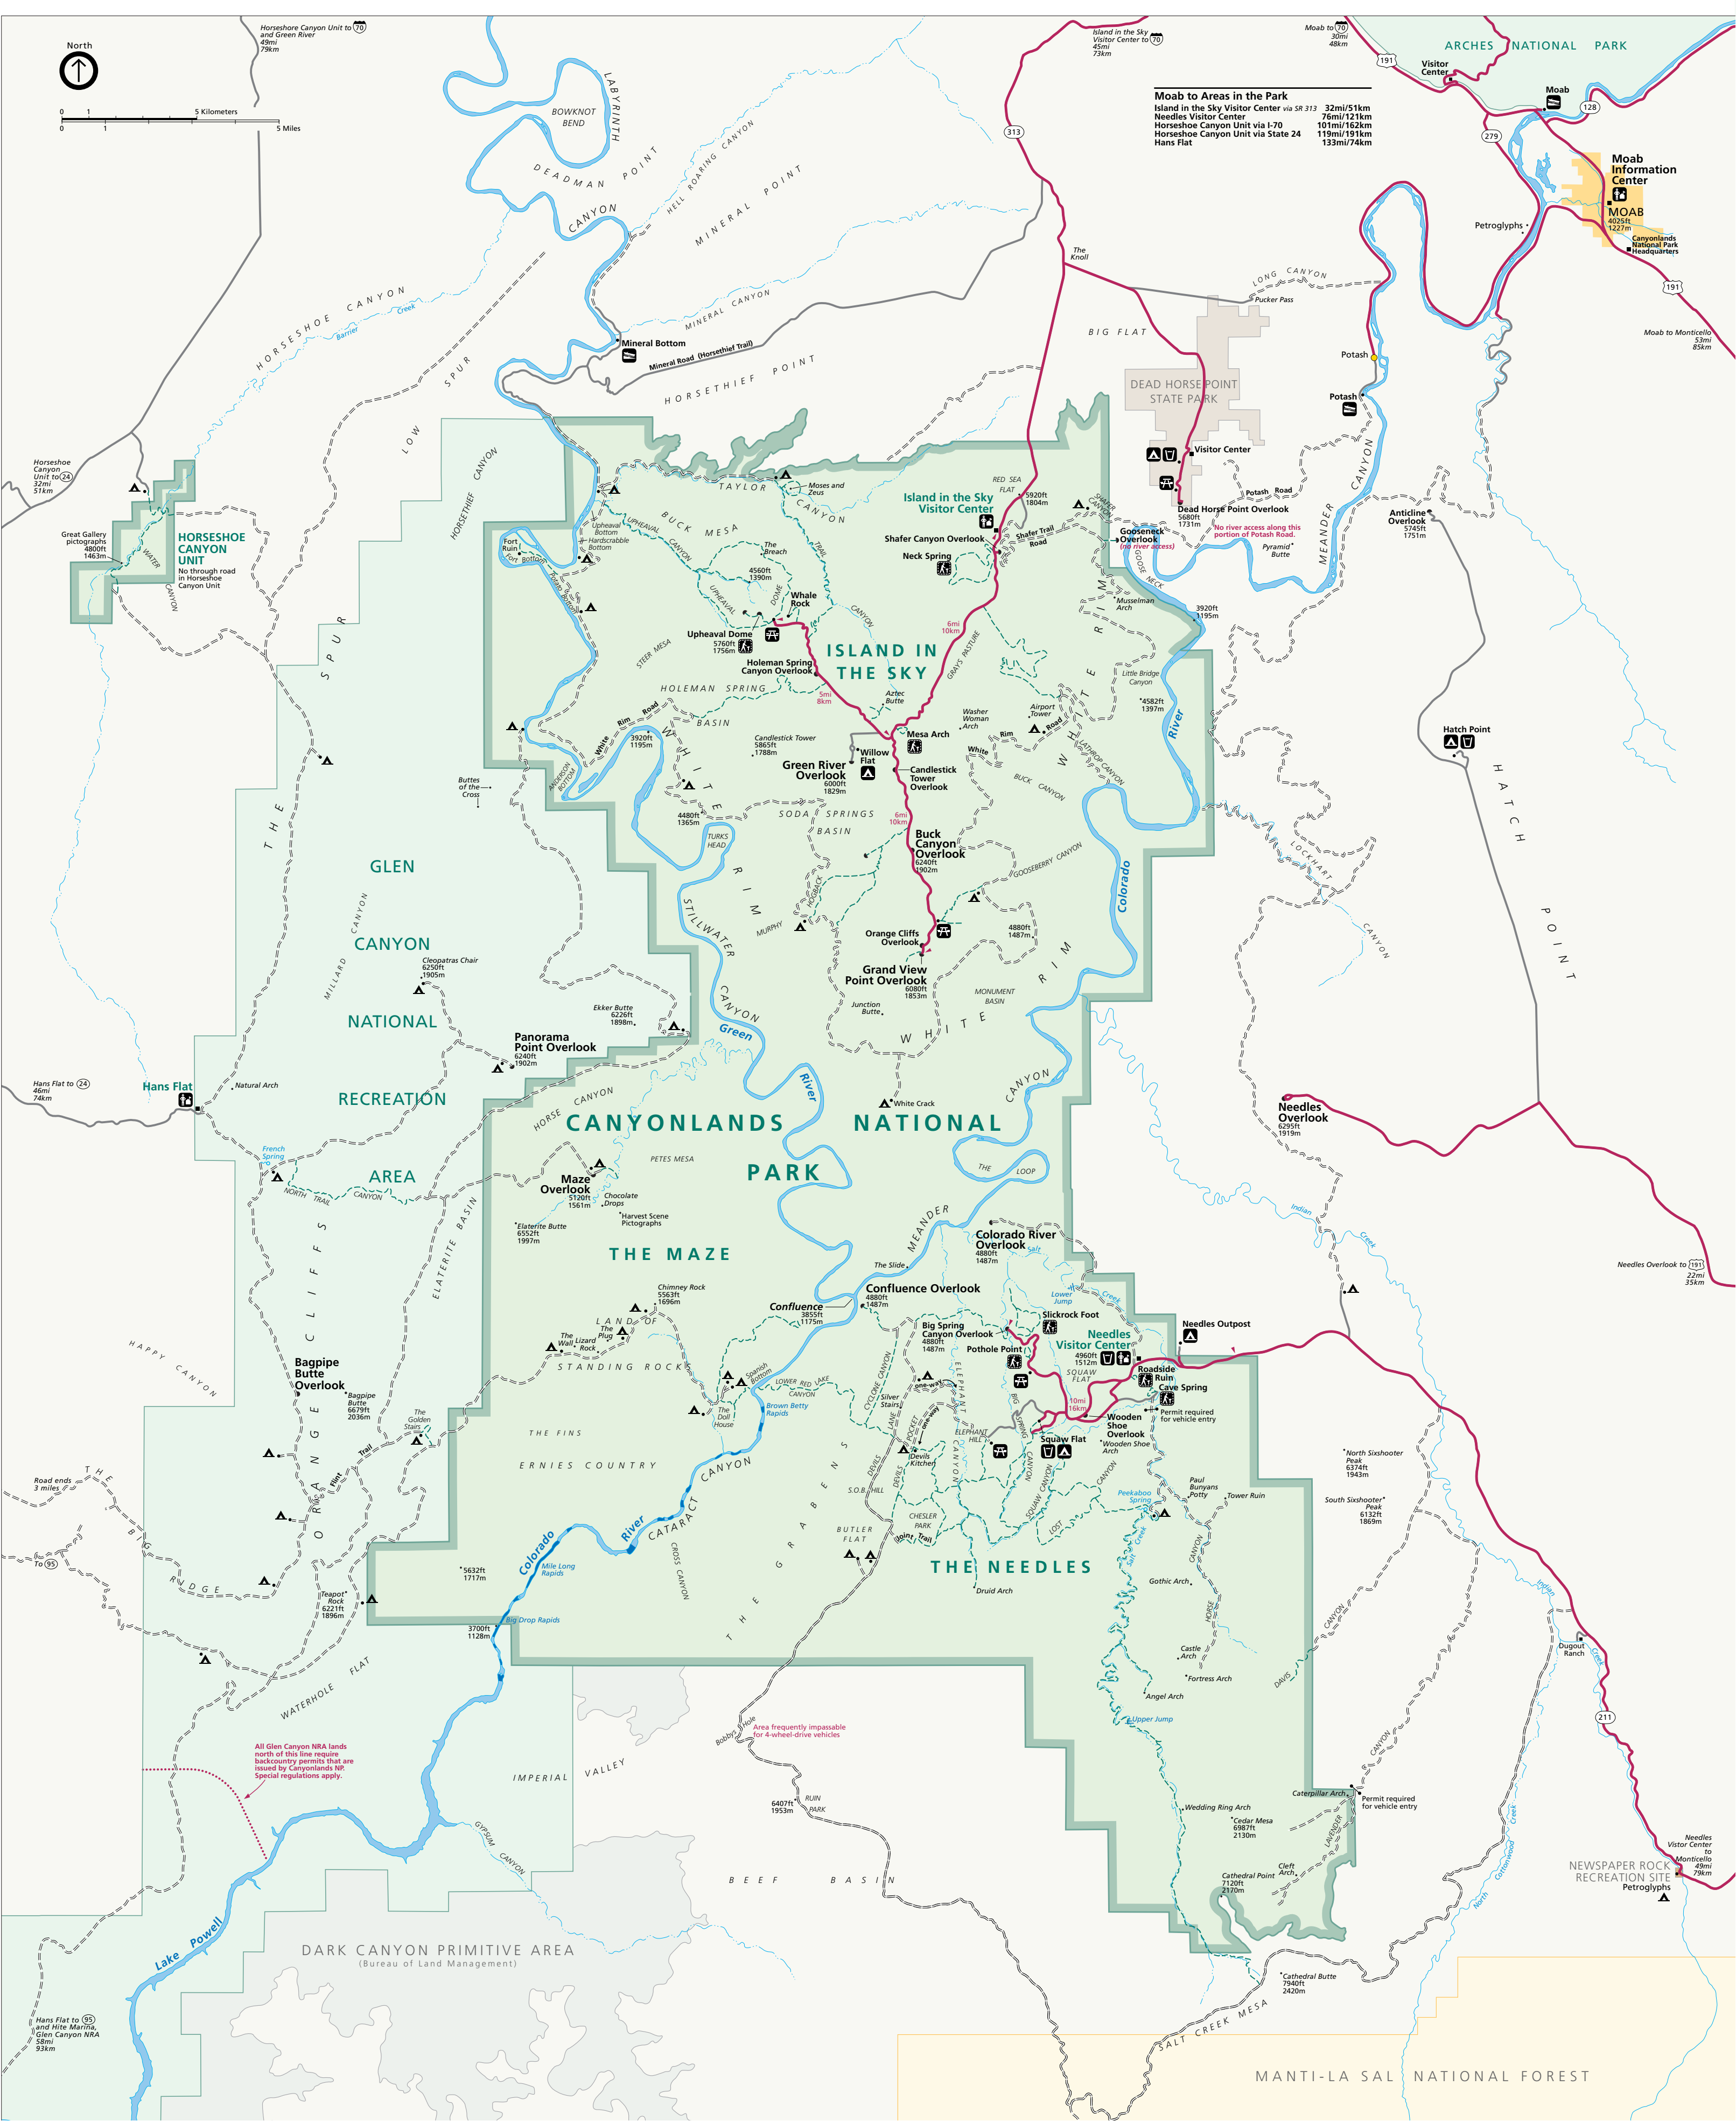

- Unpaved 2-wheel-drive road
- Unpaved 4-wheel-drive road
- Overlook/Paved road
- Trail
- Rapids
- Boat launch
- Ranger station
- Picnic area
- Self-guiding trail
- Campground
- Primitive campsite
- Drinking water
- Locked gate
- No river access along this portion of Potash Road.

Moab to Areas in the Park

Island in the Sky Visitor Center via SR 313	32mi/51km
Needles Visitor Center	76mi/121km
Horseshoe Canyon Unit via I-70	101mi/162km
Horseshoe Canyon Unit via State 24	115mi/191km
Hans Flat	133mi/214km

All Glen Canyon NRA lands north of this line require backcountry permits that are issued by Canyonlands NP. Special regulations apply.

Area frequently impassable for 4-wheel-drive vehicles

Needles Visitor Center to Monticello 49mi/79km